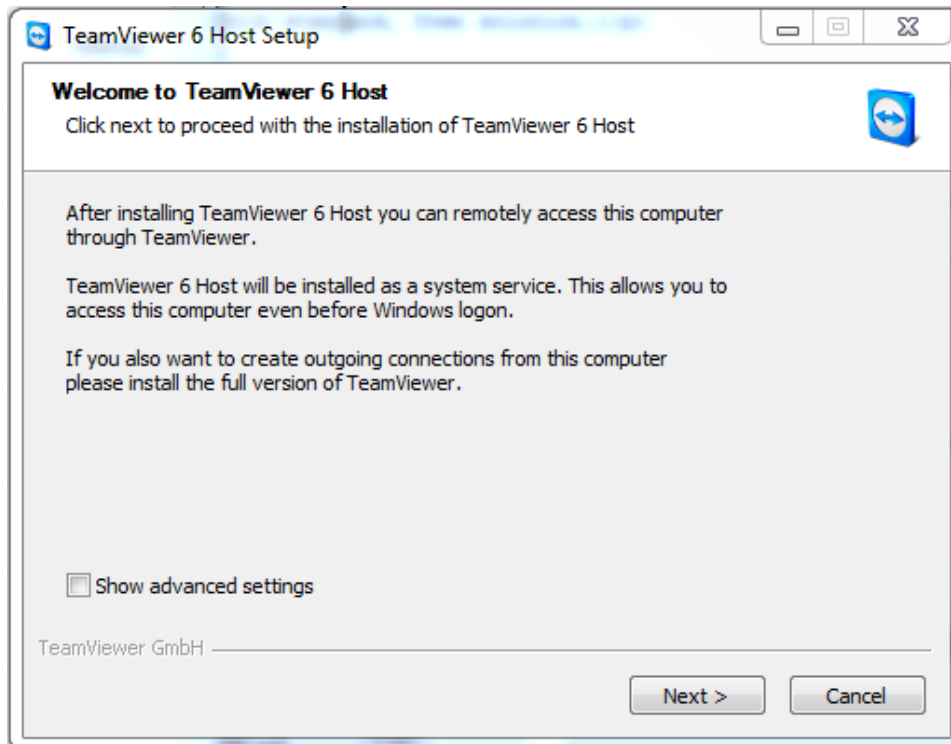

<http://www.chsvet.com/software.html>

TeamViewer 6 Host Setup

TeamViewer Password
Please enter a password to secure the access to this computer.

You have to supply a password.

Password:

Confirm password:

Set a predefined password here to access your computer even before the Windows login.
Please make sure to use a secure password.